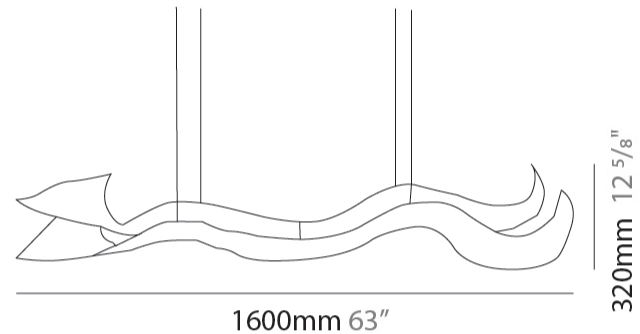

TEMPO PERSO SUSPENSION

D131526-

base number Finish
Options

1. To build a product code in our configurator select the specify button on the base model # product page
2. To build a manual product code on this datasheet choose from the options listed below in blue font and add the suffix to the base model #

GENERAL

Series: Tempo Perso
Partner: Knikerboker
Division: Design
Installation: Suspension
Product Type: Pendant
Mounting Location: Ceiling
Light Distribution: Indirect

PHYSICAL

Shape: Abstract
Length (mm): 1600
Length (in): 63
Height (mm): 320
Height (in): 12 ⁵/₈
Fixture Finish: EWH / EBK / MAN / COF / PRD / SLF / GLF / CLF / BRL / EWS / EWG / EWC / EWR / EBS / EBG / EBC / EBC / EBB / MAS / MAD / MAC / MAB / COS / CGO / CCL / CBL / PRS / PRG / PRC / PRB
Fixture Material: Aluminum
Cable Details: 4 Steel Cables 2000mm / 78 3/4" - Silicon Cable 2000mm / 78 3/4"

ELECTRICAL

Lamp Type: LED
Total Output Wattage (W): 40
Dimming: Tri-Mode (Non-Dimming and Phase Dimming (120Vac only) and 0-10V Dimming)
Driver Included: Yes
Driver Location: Integrated
Driver Type: Constant Current - Universal
Driver Class: Class 2
Input Voltage (V): 120 - 277
Constant Current (MA): 250
Upon Request: 0-10Vdc dimming / Phase dimming @120Vac / 277Vac

LED

Number of LEDs: 4
Color Temperature (°K): 3000
Max. Delivered Lumen (lm): 4400
CRI: >85 CRI
Lamp Life (hrs): 50000

OPTICAL

RATINGS AND CERTIFICATIONS

Certified By: CSA Certified to UL and CSA Standards
IP rating: IP20