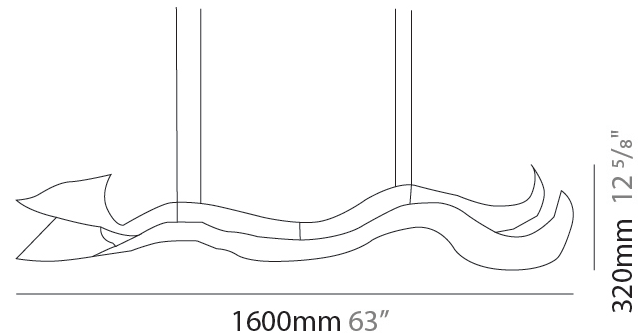

GENERAL

Series: Tempo Perso
Partner: Knikerboker
Division: Design
Installation: Suspension
Product Type: Pendant
Mounting Location: Ceiling
Light Distribution: Indirect

PHYSICAL

Shape: Abstract
Length (mm): 1600
Length (in): 63
Height (mm): 320
Height (in): 12 ⁵/₈
Extension (mm): 2000
Extension (in): 78 ³/₄

Fixture Finish: EWH / EBK / MAN / COF / PRD / SLF / GLF / CLF / BRL / EWS / EWG / EWC / EWR / EBS / EBG / EBC / EBC / EBB / MAS / MAD / MAC / MAB / COS / CGO / CCL / CBL / PRS / PRG / PRC / PRB

Fixture Material: Aluminum
Cable Details: 4 Steel Cables 2000mm / 78 3/4" - Silicon Cable 2000mm / 78 3/4"

ELECTRICAL

Lamp Type: LED
Bulb Included: Bulb Included
Total Output Wattage (W): 40
Dimming: Tri-Mode (Non-Dimming and Phase Dimming (120Vac only) and 0-10V Dimming)
Driver Included: Yes
Driver Location: Integrated
Driver Type: Constant Current - Universal
Driver Class: Class 2
Input Voltage (V): 120 - 277
Constant Current (MA): 250
Upon Request: 0-10Vdc dimming / Phase dimming @120Vac / 277Vac

LED

Number of LEDs: 4
Color Temperature (°K): 3000
Max. Delivered Lumen (lm): 4400
CRI: >85 CRI
Lamp Life (hrs): 50000

OPTICAL

RATINGS AND CERTIFICATIONS

Certified By: CSA Certified to UL and CSA Standards
IP rating: IP20